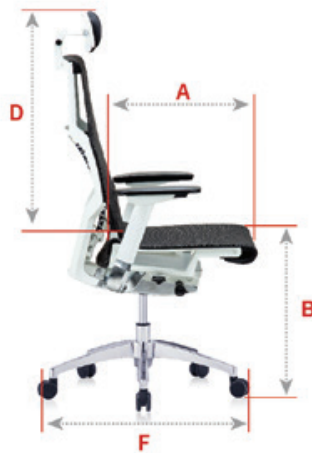

### Single Lever Control

One lever controls pneumatic height adjustment as well as back angle tilt and tilt lock.

### Dual Tilt Modes

Back tilt tension made with two adjustment modes.

### DIMENSIONS

A 17.7–18.7 in.  
B 17.9–21.4 in.  
C 19.5 in.  
D 26–29.7 in.

E 19.3  
F 24  
G 3.5–6.9 in.